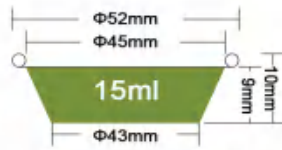

JF-37

Packing 5000PCS/CTN
 Thickness 0.15mm
 Weight 1g
 Carton size 310*260*235mm

JF-90

Packing 2000PCS/CTN
 Thickness 0.1mm
 Weight 3.8g
 Carton size 490*310*480mm

JF-52

Packing 3200PCS/CTN
 Thickness 0.13mm
 Weight 1g
 Carton size 435*345*210mm