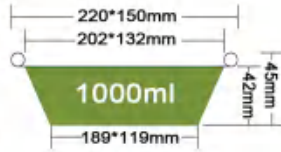

1000ml
Packing 500PCS/CTN
Thickness 0.12mm
Weight 19.6g
Carton size 450*370*320mm

JF-220-1450