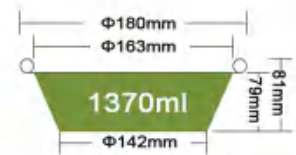

1370ml
Packing 500PCS/CTN
Thickness 0.13mm
Weight 22.4g
Carton size 385*375*375mm