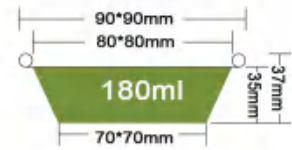

Packing 2000PCS/CTN
Thickness 0.1mm
Weight 5.2g
Carton size 460*363*245mm