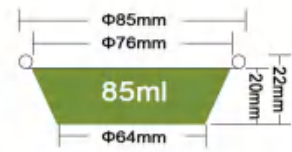

Test Report 检测报告

Registered Trade Mark 商标

高端无皱系列
HIGH-END WRINKLE-FREE CONTAINER

JF-45

Packing 5000PCS/CTN
 Thickness 0.125mm
 Weight 1.45g
 Carton size 235*370*235mm

JF-85

Packing 2000PCS/CTN
 Thickness 0.1mm
 Weight 2.3g
 Carton size 425*265*370mm