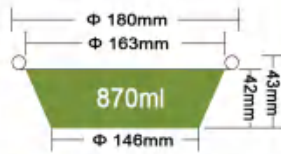

870ml
Packing 500PCS/CTN
Thickness 0.12mm
Weight 14.5g
Carton size 390*380*380mm

JF-180-1000