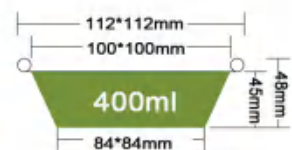

JF-112-2

Packing 1000PCS/CTN
Thickness 0.125mm
Weight 6.8g
Carton size 460*420*470mm