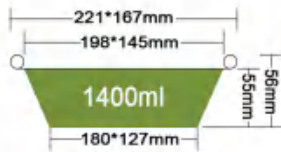

JF-220-1580

1580ml
 Packing 500PCS/CTN
 Thickness 0.13mm
 Weight 23.4g
 Carton size 460*460*320mm

JF-225-820

470+350ml
 Packing 500PCS/CTN
 Thickness 0.15mm
 Weight 21.2g
 Carton size 460*370*375mm

JF-221-1400