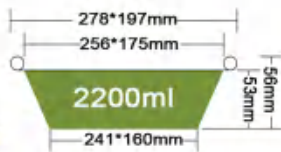

JF-278-2200

2200ml
Packing 500PCS/CTN
Thickness 0.15mm
Weight 40g
Carton size 573*407*413mm

JF-280-4000