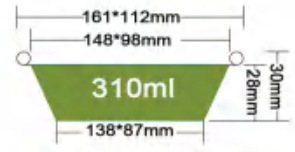

JF-161-450

Packing 1000PCS/CTN
 Thickness 0.12mm
 Weight 11.5g
 Carton size 465*320*340mm

JF-139六角

Packing 1000PCS/CTN
 Thickness 0.1mm
 Weight 8.2g
 Carton size 565*310*280mm

JF-161-310

Packing 1000PCS/CTN
 Thickness 0.12mm
 Weight 10g
 Carton size 460*300*340mm