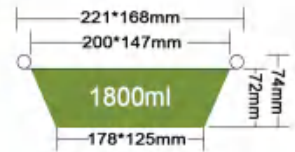

1800ml
Packing 500PCS/CTN
Thickness 0.13mm
Weight 26.2g
Carton size 455*390*360mm