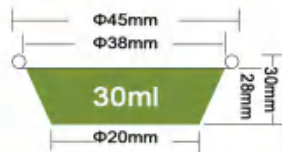

Test Report 检测报告

Registered Trade Mark 商标

高端无皱系列
HIGH-END WRINKLE-FREE CONTAINER

JF-45

Packing 5000PCS/CTN
 Thickness 0.125mm
 Weight 1.45g
 Carton size 235*370*235mm

JF-85

Packing 2000PCS/CTN
 Thickness 0.1mm
 Weight 2.3g
 Carton size 425*265*370mm