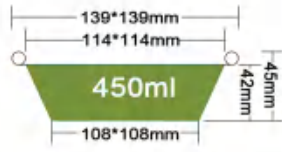

Packing 1000PCS/CTN
Thickness 0.1mm
Weight 8.2g
Carton size 565*310*280mm

JF-161-310