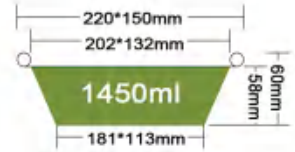

JF-219-2

JF-290

JF-220-1000

1000ml
 Packing 500PCS/CTN
 Thickness 0.12mm
 Weight 19.6g
 Carton size 450*370*320mm

JF-220-1450

1450ml
 Packing 500PCS/CTN
 Thickness 0.13mm
 Weight 20.8g
 Carton size 440*360*310mm