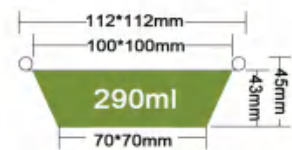

JF-90/35

Packing 2000PCS/CTN
 Thickness 0.1mm
 Weight 5.2g
 Carton size 460*363*245mm

JF-70-2

Packing 2000PCS/CTN
 Thickness 0.1mm
 Weight 2.1g
 Carton size 360*205*95mm

JF-112-1

Packing 1000PCS/CTN
 Thickness 0.11mm
 Weight 6.8g
 Carton size 460*230*460mm