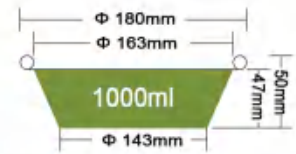

1000ml
Packing 500PCS/CTN
Thickness 0.13mm
Weight 14.5g
Carton size 365*345*370mm