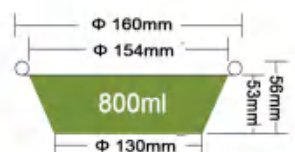

Packing 1000PCS/CTN
Thickness 0.12mm
Weight 13.4g
Carton size 650*335*335mm