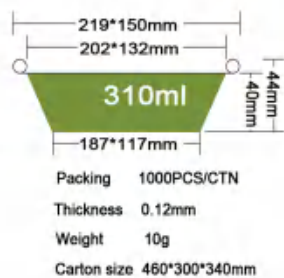

JF-188

JF-209

JF-219-2