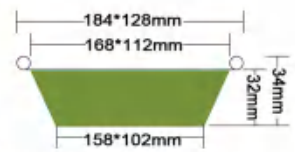

JF-184-580

Packing 1000PCS/CTN
Thickness 0.11mm
Weight 12.5g
Carton size 525*285*365mm