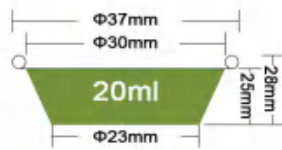

JF-37

Packing 5000PCS/CTN
Thickness 0.15mm
Weight 1g
Carton size 310*260*235mm