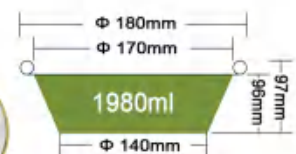

JF-180-1980

1980ml
Packing 500PCS/CTN
Thickness 0.13mm
Weight 26.4g
Carton size 440*400*390mm