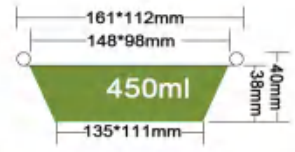

Packing 1000PCS/CTN
Thickness 0.12mm
Weight 11.5g
Carton size 465*320*340mm