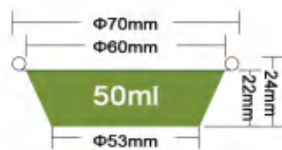

JF-70-2

Packing 2000PCS/CTN
Thickness 0.1mm
Weight 2.1g
Carton size 360*205*95mm