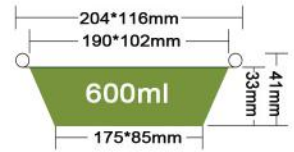

600ml

Packing 1000PCS/CTN
Thickness 0.05mm
Weight 6g
Carton size 480*335*425mm