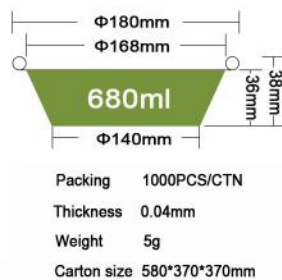

JF-Y232

Packing 500PCS/CTN
 Thickness 0.07mm
 Weight 14.5g
 Carton size 480*475*475mm

JF-Y228

Packing 500PCS/CTN
 Thickness 0.07mm
 Weight 11g
 Carton size 465*365*465mm

JF-Y254

Packing 500PCS/CTN
 Thickness 0.08mm
 Weight 21g
 Carton size 520*335*520mm

JF-Y255

JF-Y400

JF-Y285

JF-Y249

JF-Y295

JF-180-1G

Packing 1000/2000PCS/CTN
 Thickness 0.06mm
 Weight 4.1g
 Carton size 470*340*340mm/
 665*470*340mm

JF-180-3G

Packing 1000PCS/CTN
 Thickness 0.06mm
 Carton size 780*270*400mm

JF-180-1NG

Packing 1000PCS/CTN
 Thickness 0.06mm
 Weight 5.4g
 Carton size 620*340*340mm

JF-Y180-7

JF-Y210-8

JF-130-1

Packing 1000PCS/CTN
 Thickness 0.05mm
 Weight 3.5g
 Carton size 420*270*280mm