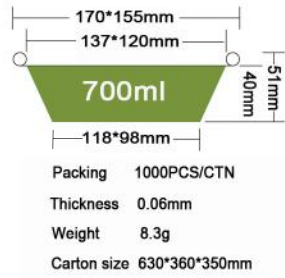

JF-170-A

JF-170-B

JF-171

JF-173

JF-174

JF-175

JF-178-1

JF-178-2

JF-184-1

JF-184-2