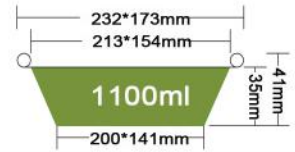

JF-232

1100ml

Packing 1000PCS/CTN
Thickness 0.07mm
Weight 13g
Carton size 730*310*480mm