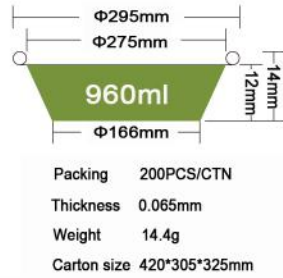

JF-Y232

Packing 500PCS/CTN
 Thickness 0.07mm
 Weight 14.5g
 Carton size 480*475*475mm

JF-Y228

Packing 500PCS/CTN
 Thickness 0.07mm
 Weight 11g
 Carton size 465*365*465mm

JF-Y254

Packing 500PCS/CTN
 Thickness 0.08mm
 Weight 21g
 Carton size 520*335*520mm

JF-Y255

JF-Y400

JF-Y285

JF-Y249

JF-Y295

JF-180-1G

Packing 1000/2000PCS/CTN
 Thickness 0.06mm
 Weight 4.1g
 Carton size 470*340*340mm/
 665*470*340mm

JF-180-3G

Packing 1000PCS/CTN
 Thickness 0.06mm
 Carton size 780*270*400mm

JF-180-1NG

Packing 1000PCS/CTN
 Thickness 0.06mm
 Weight 5.4g
 Carton size 620*340*340mm

JF-Y180-7

JF-Y210-8

JF-130-1

Packing 1000PCS/CTN
 Thickness 0.05mm
 Weight 3.5g
 Carton size 420*270*280mm