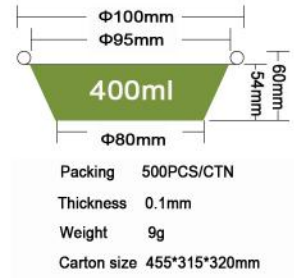

JF-Y65

JF-Y100

JF-Y68

JF-Y105

JF-Y70

JF-Y110

JF-Y73

JF-Y117

JF-Y6003

JF-Y120浅