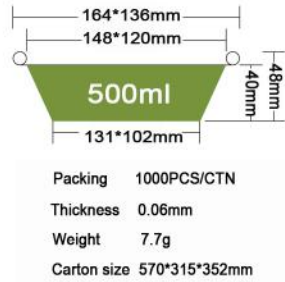

JF-170-A

JF-170-B

JF-171

JF-173

JF-174

JF-175

JF-178-1

JF-178-2

JF-184-1

JF-184-2