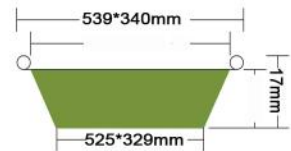

JF-525D

Packing 50PCS/CTN
Thickness 0.155mm
Weight 122g
Carton size 535*330*335mm

JF-325G

Packing 50PCS/CTN
Thickness 0.09mm
Weight 20.5g
Carton size 340*235*285mm

JF-525G

Packing 50PCS/CTN
Thickness 0.09mm
Weight 48g
Carton size 550*125*355mm