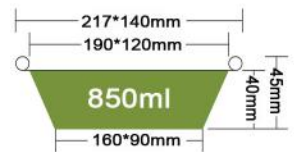

Packing 1000PCS/CTN
Thickness 0.055mm
Weight 7g
Carton size 425*245*325mm

JF-213-1

850ml

Packing 1000PCS/CTN
Thickness 0.06/0.07mm
Weight 8.5/10g
Carton size 590*290*440mm

JF-217

850ml

Packing 1000PCS/CTN
Thickness 0.06mm
Weight 8.2g
Carton size 590*330*440mm