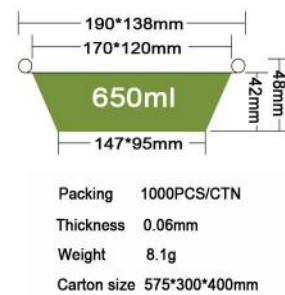

JF-191

400ml

Packing 1000PCS/CTN
Thickness 0.06mm
Weight 11g
Carton size 510*300*400mm

JF-192

500ml

Packing 300PCS/CTN
Thickness 0.07mm
Weight 8.5g
Carton size 475*205*300mm

JF-194

630ml