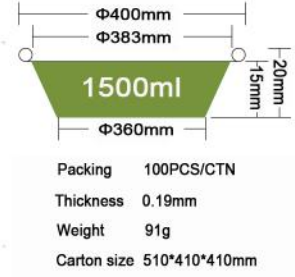

JF-Y400

JF-Y295

Packing 1000/2000PCS/CTN
Thickness 0.06mm
Weight 4.1g
Carton size 470*340*340mm/
665*470*340mm

Packing 1000PCS/CTN
Thickness 0.06mm
Carton size 780*270*400mm

Packing 1000PCS/CTN
Thickness 0.06mm
Weight 5.4g
Carton size 620*340*340mm