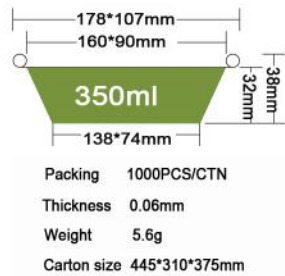

JF-170-A

JF-170-B

JF-171

JF-173

JF-174

JF-175

JF-178-1

JF-178-2

JF-184-1

JF-184-2