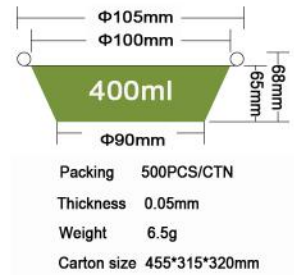

JF-Y65

JF-Y100

JF-Y68

JF-Y105

JF-Y70

JF-Y110

JF-Y73

JF-Y117

JF-Y6003

JF-Y120浅