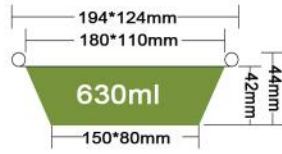

JF-191

400ml

Packing 1000PCS/CTN
Thickness 0.06mm
Weight 11g
Carton size 510*300*400mm

JF-192

500ml

Packing 300PCS/CTN
Thickness 0.07mm
Weight 8.5g
Carton size 475*205*300mm

JF-194

630ml