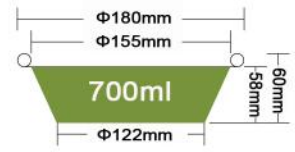

700ml

Packing 1000PCS/CTN
Thickness 0.06mm
Weight 9.6g
Carton size 740*380*465mm