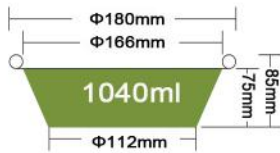

JF-Y180-深

1040ml

Packing 1000PCS/CTN
Thickness 0.06mm
Weight 12.8g
Carton size 660*380*380mm