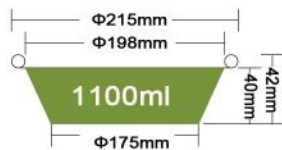

JF-Y200

Packing 1000PCS/CTN
 Thickness 0.055mm
 Weight 6.9g
 Carton size 400*410*530mm

JF-Y231

Packing 1000PCS/CTN
 Thickness 0.06mm
 Weight 10.1g
 Carton size 665*480*475mm

JF-Y215

Packing 500PCS/CTN
 Thickness 0.06/0.07mm
 Weight 10g/11.6g
 Carton size 450*440*440mm