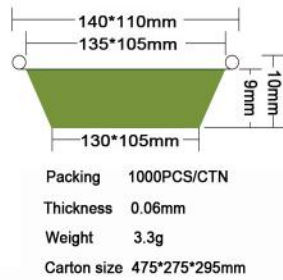

JF-129

JF-4033

JF-75

JF-130G

Packing 1000PCS/CTN
Carton size 460*340*340mm

JF-135G

JF-174G

JF-182G