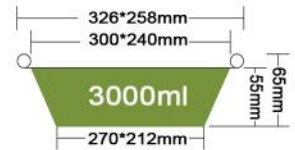

JF-326

Packing 200PCS/CTN
Thickness 0.075mm
Weight 29.6g
Carton size 580*335*530mm