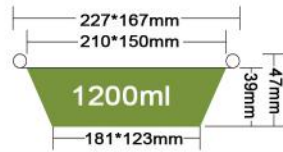

JF-229

1200ml

Packing 1000PCS/CTN
Thickness 0.07mm
Weight 12.4g
Carton size 705*290*475mm