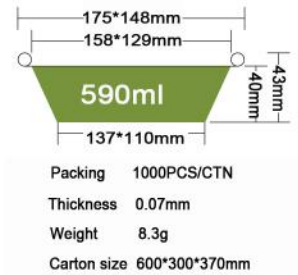

JF-170-A

JF-170-B

JF-171

JF-173

JF-174

JF-175

JF-178-1

JF-178-2

JF-184-1

JF-184-2