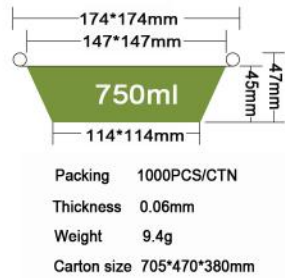

JF-170-A

JF-170-B

JF-171

JF-173

JF-174

JF-175

JF-178-1

JF-178-2

JF-184-1

JF-184-2