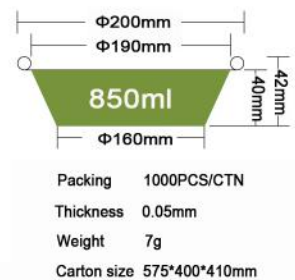

JF-Y255

JF-Y400

JF-Y285

JF-Y249

JF-Y295

JF-180-1G

Packing 1000/2000PCS/CTN
 Thickness 0.06mm
 Weight 4.1g
 Carton size 470*340*340mm/
 665*470*340mm

JF-180-3G

Packing 1000PCS/CTN
 Thickness 0.06mm
 Carton size 780*270*400mm

JF-180-1NG

Packing 1000PCS/CTN
 Thickness 0.06mm
 Weight 5.4g
 Carton size 620*340*340mm

JF-Y180-7

JF-Y210-8

JF-130-1

Packing 1000PCS/CTN
 Thickness 0.05mm
 Weight 3.5g
 Carton size 420*270*280mm