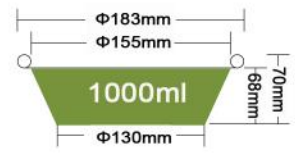

JF-Y180-3

700ml

Packing 1000PCS/CTN
Thickness 0.06mm
Weight 9.6g
Carton size 740*380*465mm

JF-Y180-深

1040ml

Packing 1000PCS/CTN
Thickness 0.06mm
Weight 12.8g
Carton size 660*380*380mm

JF-Y183

1000ml