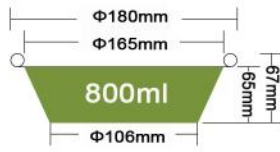

Packing 1000PCS/CTN
Thickness 0.06/0.07/0.08mm
Weight 10.3g/12g/13.6g
Carton size 740*400*380mm/
740*410*380mm/
740*420*380mm

JF-Y180-2

800ml

Packing 1000PCS/CTN
Thickness 0.06/0.07mm
Weight 9g/9.5g
Carton size 720*380*380mm
740*410*380mm