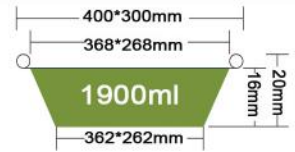

JF-370-2

Packing 100PCS/CTN
Thickness 0.12mm
Weight 46g
Carton size 525*285*385mm

JF-395

Packing 100PCS/CTN
 Thickness 0.1mm
 Weight 56g
 Carton size 460*406*350mm

JF-400

Packing 100PCS/CTN
 Thickness 0.12mm
 Weight 42.7g
 Carton size 590*410*315mm