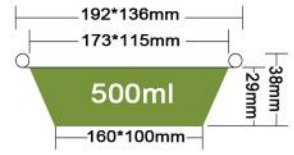

JF-191

400ml

Packing 1000PCS/CTN
Thickness 0.06mm
Weight 11g
Carton size 510*300*400mm

JF-192

500ml

Packing 300PCS/CTN
Thickness 0.07mm
Weight 8.5g
Carton size 475*205*300mm

JF-194

630ml