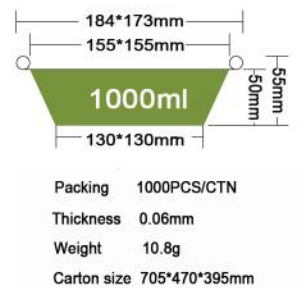

JF-170-A

JF-170-B

JF-171

JF-173

JF-174

JF-175

JF-178-1

JF-178-2

JF-184-1

JF-184-2