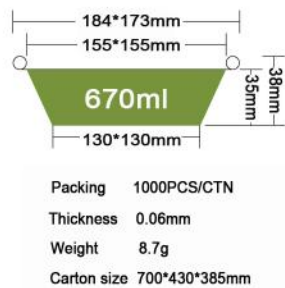

JF-170-A

JF-170-B

JF-171

JF-173

JF-174

JF-175

JF-178-1

JF-178-2

JF-184-1

JF-184-2