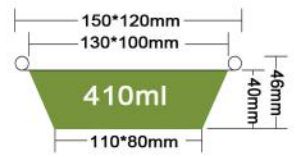

JF-130-2

Packing 1000PCS/CTN
 Thickness 0.05mm
 Weight 3.5g
 Carton size 420*270*280mm

JF-150-1

Packing 1000PCS/CTN
 Thickness 0.05mm
 Weight 5g
 Carton size 505*315*310mm

JF-150-2

Packing 1000PCS/CTN
 Thickness 0.05mm
 Weight 5g
 Carton size 505*315*310mm