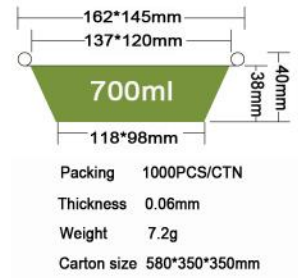

JF-170-A

JF-170-B

JF-171

JF-173

JF-174

JF-175

JF-178-1

JF-178-2

JF-184-1

JF-184-2