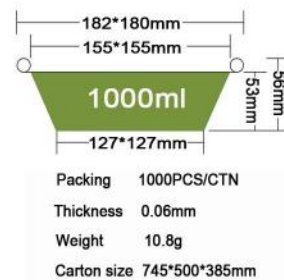

JF-182

JF-185

JF-190-1

JF-190-2