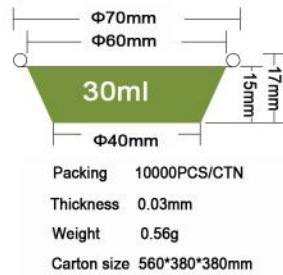

JF-Y110

JF-Y73

JF-Y117

JF-Y6003

JF-Y120浅

JF-Y120深

420ml

Packing 1000PCS/CTN
 Thickness 0.05mm
 Weight 6g
 Carton size 480*370*345mm