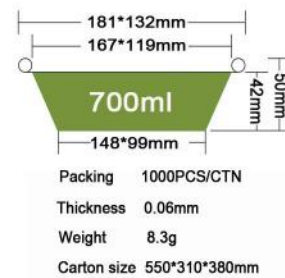

JF-185

JF-190-1

JF-190-2