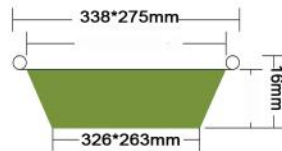

JF-325G

Packing 50PCS/CTN
Thickness 0.09mm
Weight 20.5g
Carton size 340*235*285mm

JF-525G