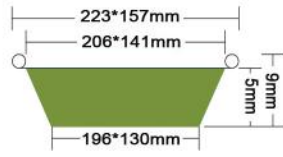

JF-184G

JF-203G

JF-234G

JF-234G

Packing 500PCS/CTN
 Thickness 0.07mm
 Weight 6.9g
 Carton size 475*385*345mm

JF-528G

Packing 50PCS/CTN
 Thickness 0.09mm
 Weight 48g
 Carton size 550*110*350mm

JF-323G