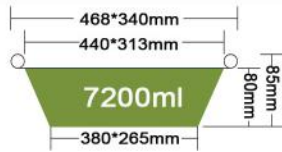

JF-468

Packing 50PCS/CTN
Thickness 0.12mm
Weight 69g
Carton size 610*345*485mm