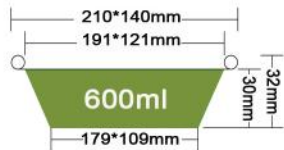

Packing 1000PCS/CTN
Thickness 0.06mm
Weight 7.8g
Carton size 575*345*440mm

JF-210-1