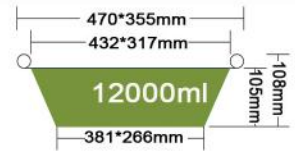

JF-458

Packing 50PCS/CTN
 Thickness 0.115mm
 Weight 79g
 Carton size 470*400*350mm

JF-468

Packing 50PCS/CTN
Thickness 0.12mm
Weight 69g
Carton size 610*345*485mm

JF-470

Packing 50PCS/CTN
Thickness 0.2mm
Weight 185g
Carton size 485*410*375mm