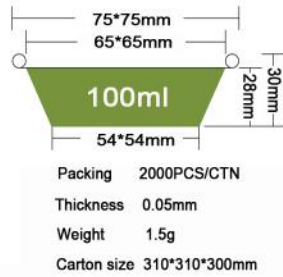

JF-75

JF-130G

Packing 1000PCS/CTN
Carton size 460*340*340mm

JF-174G

JF-184G

JF-203G

JF-234G