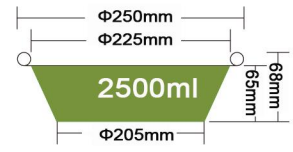

JF-250-2000

2000ml

Packing 200PCS/CTN
 Thickness 0.15mm
 Weight 36.6g
 Carton size 510*330*265mm

JF-188

1000ml

Packing 500PCS/CTN
 Thickness 0.1mm
 Weight 14.6g
 Carton size 385*330*395mm

JF-250-2500

2500ml