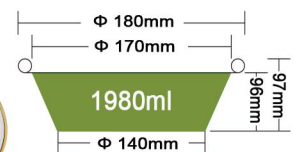

JF-180-1980

1980ml

Packing 500PCS/CTN
Thickness 0.13mm
Weight 26.4g
Carton size 440*400*390mm