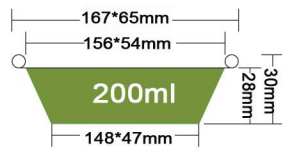

JF-167

200ml

Packing 1000PCS/CTN
Thickness 0.095mm
Weight 5.7g
Carton size 350*340*230mm