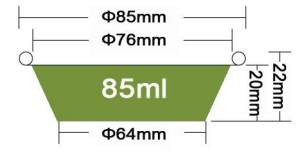

Test Report 检测报告

Registered Trade Mark 商标

高端无皱系列
HIGH-END WRINKLE-FREE CONTAINER

JF-45

Packing 5000PCS/CTN
 Thickness 0.125mm
 Weight 1.45g
 Carton size 235*370*235mm

JF-85

Packing 2000PCS/CTN
 Thickness 0.1mm
 Weight 2.3g
 Carton size 425*265*370mm