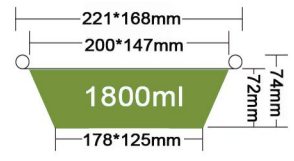

JF-280-5000

5000ml

Packing 200PCS/CTN
Thickness 0.16mm
Weight 55g
Carton size 570*390*295mm

JF-220-1450

1450ml

Packing 500PCS/CTN
Thickness 0.13mm
Weight 22g
Carton size 440*360*310mm

JF-221-1800

1800ml