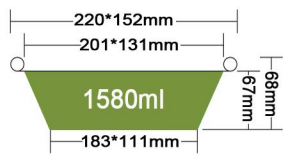

JF-220-1580

1580ml

Packing 500PCS/CTN
Thickness 0.13mm
Weight 23.4g
Carton size 460*460*320mm

JF-221-1400