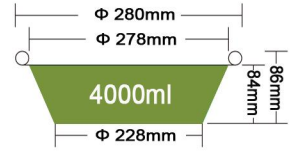

4000ml

Packing 200PCS/CTN
Thickness 0.16mm
Weight 50g
Carton size 580*380*310mm