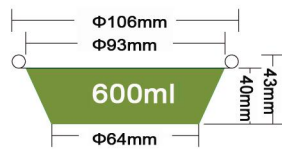

JF-167

200ml

Packing 1000PCS/CTN
 Thickness 0.095mm
 Weight 5.7g
 Carton size 350*340*230mm

JF-184-580

580ml

Packing 1000PCS/CTN
 Thickness 0.11mm
 Weight 12.5g
 Carton size 525*285*365mm

JF-106

600ml