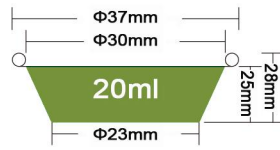

JF-37

Packing 5000PCS/CTN
Thickness 0.15mm
Weight 1g
Carton size 310*260*235mm