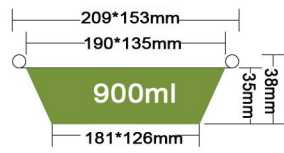

JF-209

900ml

Packing 500PCS/CTN
Thickness 0.095mm
Weight 13.2g
Carton size 320*425*430mm