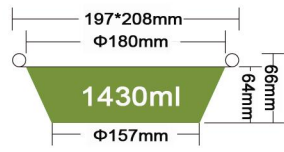

JF-197

1430ml

Packing 500PCS/CTN
Thickness 0.15mm
Weight 26.3g
Carton size 435*405*410mm