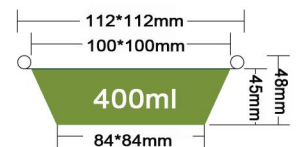

JF-112-2

Packing 1000PCS/CTN
Thickness 0.125mm
Weight 6.8g
Carton size 460*420*470mm