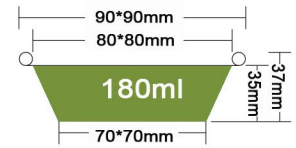

Packing 2000PCS/CTN
Thickness 0.1mm
Weight 5.2g
Carton size 460*363*245mm