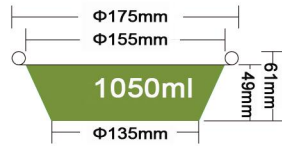

JF-175八角

1050ml

Packing 500PCS/CTN
Thickness 0.11mm
Weight 16.4g
Carton size 365*345*365mm

JF-160-800