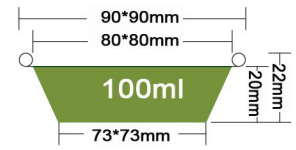

JF-90

Packing 2000PCS/CTN
Thickness 0.1mm
Weight 3.8g
Carton size 490*310*480mm