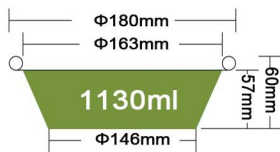

JF-180-1130

1130ml

Packing 500PCS/CTN
Thickness 0.14mm
Weight 19.8g
Carton size 375*375*375mm

JF-180-1370