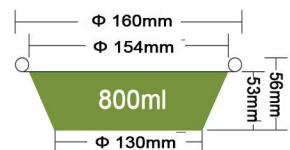

Packing 1000PCS/CTN
 Thickness 0.12mm
 Weight 10g
 Carton size 460*300*340mm

JF-175八角

1050ml

Packing 500PCS/CTN
 Thickness 0.11mm
 Weight 16.4g
 Carton size 365*345*365mm

JF-160-800

800ml

Packing 1000PCS/CTN
 Thickness 0.12mm
 Weight 13.4g
 Carton size 650*335*335mm