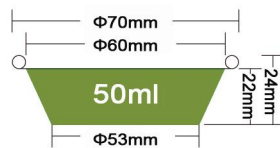

JF-70-2

Packing 2000PCS/CTN
Thickness 0.1mm
Weight 2.1g
Carton size 360*205*95mm