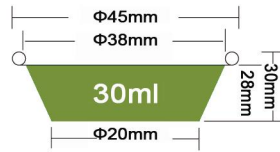

Test Report 检测报告

Registered Trade Mark 商标

高端无皱系列
HIGH-END WRINKLE-FREE CONTAINER

JF-45

Packing 5000PCS/CTN
 Thickness 0.125mm
 Weight 1.45g
 Carton size 235*370*235mm

JF-85

Packing 2000PCS/CTN
 Thickness 0.1mm
 Weight 2.3g
 Carton size 425*265*370mm