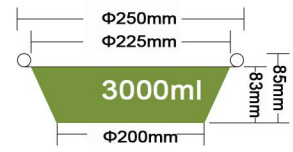

Packing 200PCS/CTN
 Thickness 0.15mm
 Weight 38.4g
 Carton size 510*340*265mm

JF-197

1430ml

Packing 500PCS/CTN
 Thickness 0.15mm
 Weight 26.3g
 Carton size 435*405*410mm

JF-250-3000

3000ml

Packing 200PCS/CTN
 Thickness 0.16mm
 Weight 44.4g
 Carton size 510*350*265mm