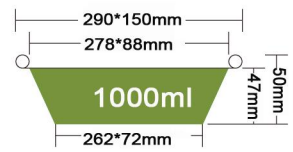

1000ml

Packing 500PCS/CTN
Thickness 0.095mm
Weight 15g
Carton size 390*300*420mm