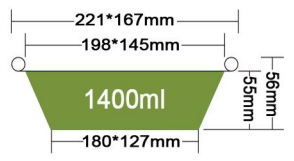

Packing 500PCS/CTN
Thickness 0.13mm
Weight 26.6g
Carton size 455*390*360mm

JF-220-1580

1580ml

Packing 500PCS/CTN
Thickness 0.13mm
Weight 23.4g
Carton size 460*460*320mm

JF-221-1400

1400ml

Packing 500PCS/CTN
Thickness 0.13mm
Weight 25.8g
Carton size 470*400*360mm