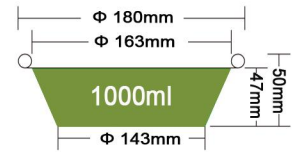

Packing 1000PCS/CTN
 Thickness 0.12mm
 Weight 11.4g
 Carton size 640*305*305mm

JF-180-870

870ml

Packing 500PCS/CTN
 Thickness 0.12mm
 Weight 14.5g
 Carton size 390*380*380mm

JF-180-1000

1000ml

Packing 500PCS/CTN
 Thickness 0.13mm
 Weight 14.5g
 Carton size 365*345*370mm