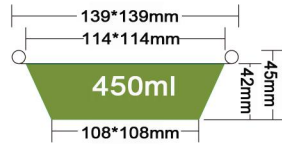

450ml

Packing 1000PCS/CTN
Thickness 0.1mm
Weight 8.2g
Carton size 565*310*280mm

JF-161-310