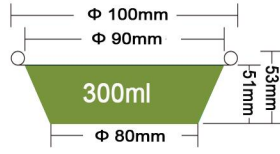

JF-100

300ml

Packing 1000PCS/CTN
Thickness 0.122mm
Weight 7.2g
Carton size 430*310*420mm