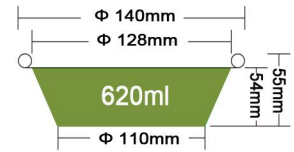

JF-100

300ml

Packing 1000PCS/CTN
 Thickness 0.122mm
 Weight 7.2g
 Carton size 430*310*420mm

JF-140-520

520ml

Packing 1000PCS/CTN
 Thickness 0.11mm
 Weight 9.7g
 Carton size 640*300*310mm

JF-140-620

620ml