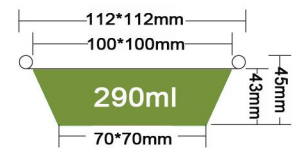

JF-90/35

Packing 2000PCS/CTN
 Thickness 0.1mm
 Weight 5.2g
 Carton size 460*363*245mm

JF-70-2

Packing 2000PCS/CTN
 Thickness 0.1mm
 Weight 2.1g
 Carton size 360*205*95mm

JF-112-1

Packing 1000PCS/CTN
 Thickness 0.11mm
 Weight 6.8g
 Carton size 460*230*460mm