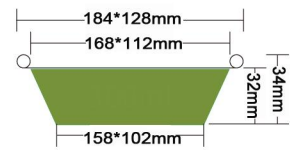

JF-184-580

580ml

Packing 1000PCS/CTN
Thickness 0.11mm
Weight 12.5g
Carton size 525*285*365mm