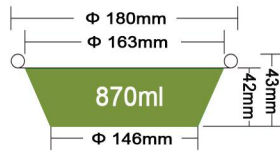

870ml

Packing 500PCS/CTN
Thickness 0.12mm
Weight 14.5g
Carton size 390*380*380mm

JF-180-1000