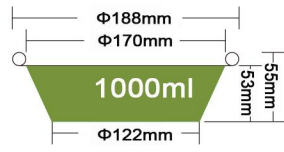

JF-188

1000ml

Packing 500PCS/CTN
Thickness 0.1mm
Weight 14.6g
Carton size 385*330*395mm