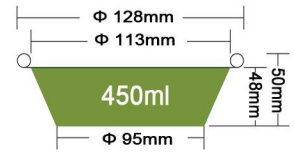

450ml

Packing 1000PCS/CTN
Thickness 0.12mm
Weight 9.3g
Carton size 580*280*280mm