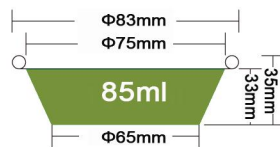

JF-84

Packing 2000PCS/CTN
Thickness 0.095mm
Weight 3.6g
Carton size 345*245*355mm