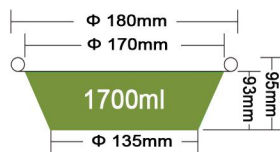

JF-180-1130

1130ml

Packing 500PCS/CTN
 Thickness 0.14mm
 Weight 19.8g
 Carton size 375*375*375mm

JF-180-1370

1370ml

Packing 500PCS/CTN
 Thickness 0.13mm
 Weight 22.4g
 Carton size 385*375*375mm

JF-180-1700

1700ml