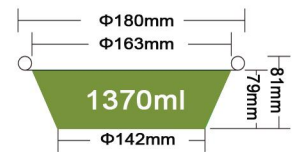

1370ml

Packing 500PCS/CTN
Thickness 0.13mm
Weight 22.4g
Carton size 385*375*375mm