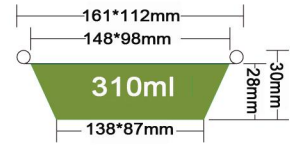

JF-161-450

450ml

Packing 1000PCS/CTN
 Thickness 0.12mm
 Weight 11.5g
 Carton size 465*320*340mm

JF-139六角

450ml

Packing 1000PCS/CTN
 Thickness 0.1mm
 Weight 8.2g
 Carton size 565*310*280mm

JF-161-310

310ml