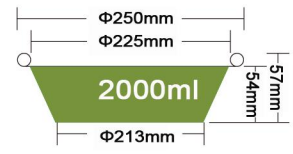

JF-250-2000

2000ml

Packing 200PCS/CTN
Thickness 0.15mm
Weight 36.6g
Carton size 510*330*265mm